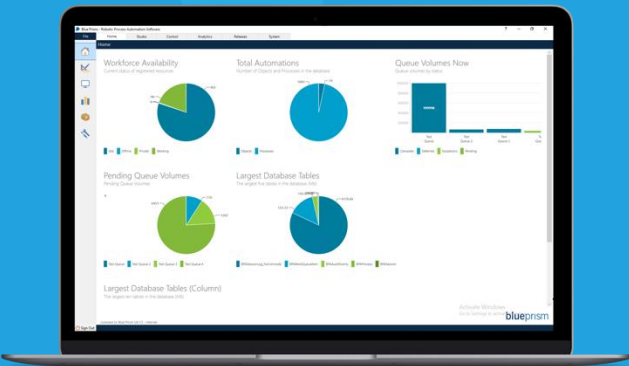

blueprism<sup>®</sup>

A hand is shown from the left, reaching towards a glowing digital interface. The interface features a central globe with a world map, surrounded by various data visualizations including bar charts, line graphs, and icons representing business and technology. The background is dark with a blue and orange color scheme, suggesting a high-tech, futuristic environment.

# Businesses today need connected-RPA

1

The democratization  
of technology

2

The power of AI at  
your fingertips

3

A connected entrepreneur  
enterprise

An intelligent, skilled Digital Workforce empowers business  
with technology that brings their ideas to life

# What is Blue Prism connected-RPA?

Blue Prism  
connected-RPA Platform

Blue Prism  
Digital Exchange

Blue Prism  
Skills

Blue Prism  
Communities